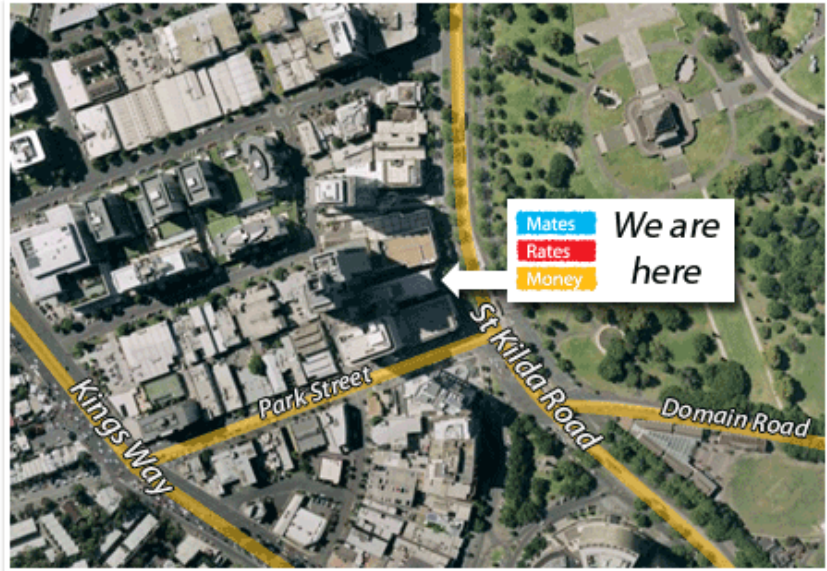

Office 615/370 St Kilda Road,
Melbourne VIC 3004mobile
Tel (03) 9681 6623
Fax (03) 9681 6624
Web www.matesratesmoney.com.au

Mates Rates Money is located at unit 615 on level 6 in the Royal Domain Corporate Tower, at 370 St Kilda Road. The corporate entrance is the door on the left hand side as you approach the building.

There is always ample parking (metered) out the front of the building, both on the street and in the service lane.

Please note:

If your appointment is after hours (later than 7:00 PM) or on weekends you may need to phone on arrival so that one of our representatives can buzz you in.